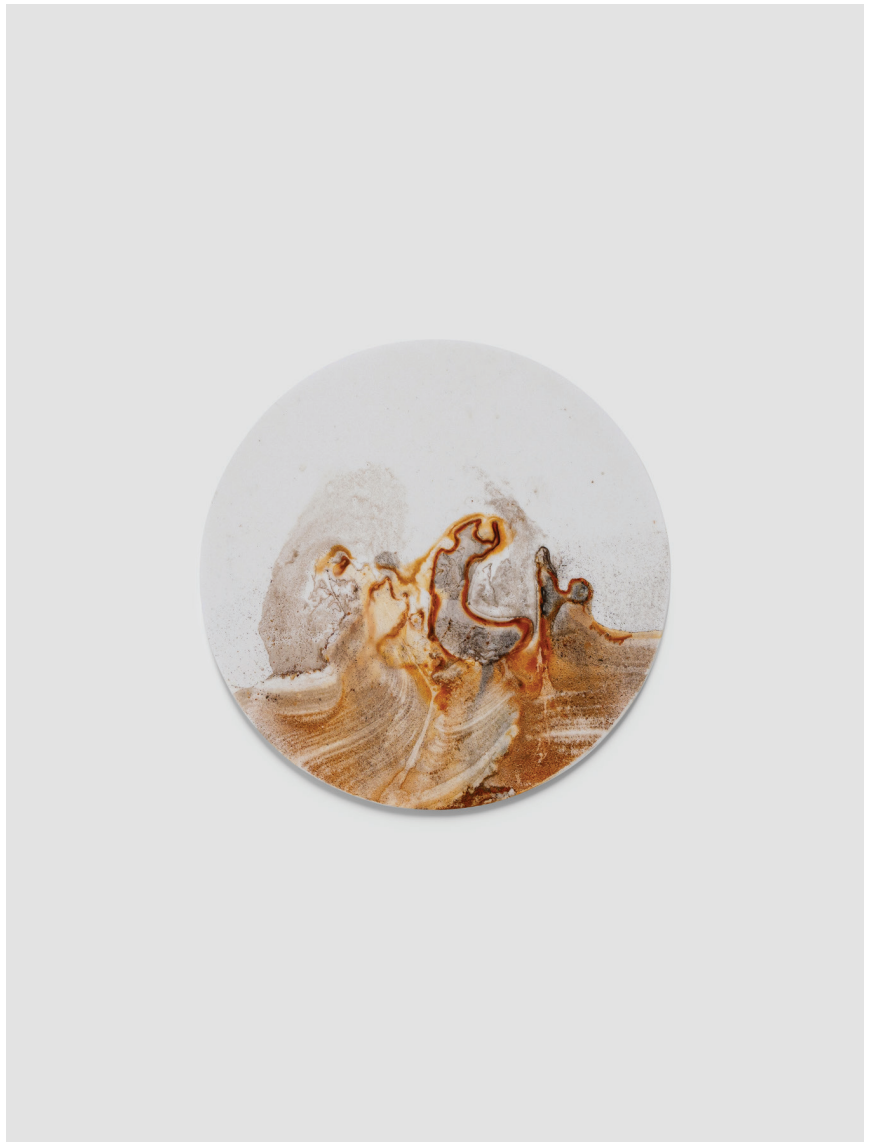

Irony 12.5

2023
Porcelain and iron oxide
12.5 x 12.5 x 0.2 cm
Edition 7/8

HK$ 25,000
Location: Hong Kong