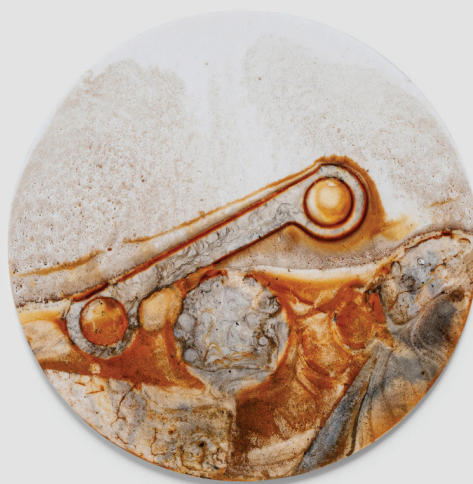

Irony 12.5

2023
Porcelain and iron oxide
12.5 x 12.5 x 0.2 cm
Edition 8/8

HK$ 25,000
Location: Hong Kong