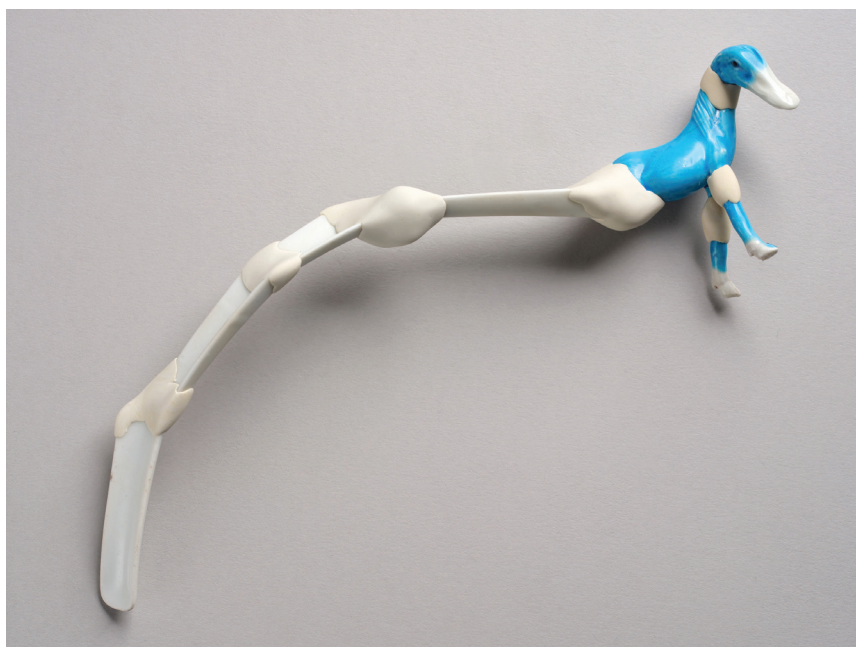

Anomalous Artefacts 27

2023
Found ceramic shards and
epoxy
9.8 x 27.8 x 4.2 cm

HK$ 18,000
Location: Hong Kong