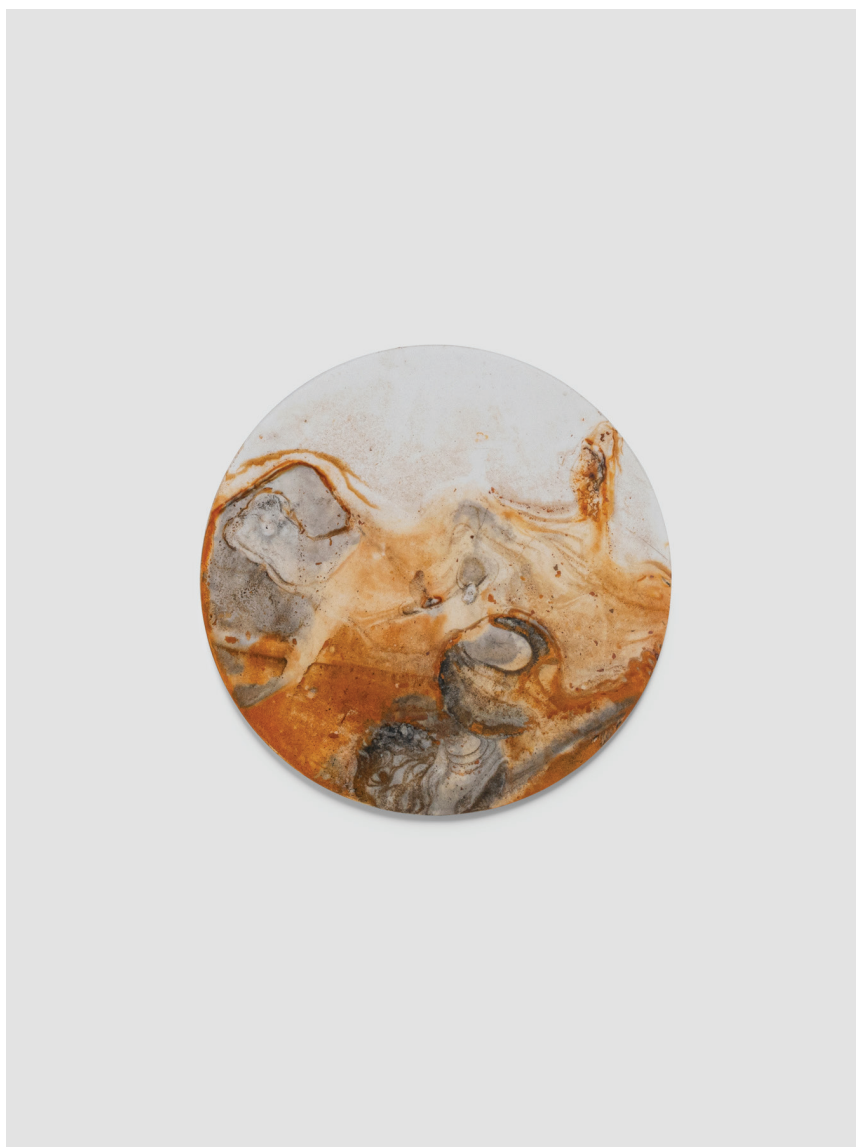

Irony 12.5

2023
Porcelain and iron oxide
12.5 x 12.5 x 0.2 cm
Edition 4/8

HK$ 25,000
Location: Hong Kong